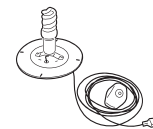

A stately sculpture of light that seems to come out directly from the ground...if need could also be interpreted as the most characteristic amulet of the Italian tradition!

Horn Light Indoor

Vaso/Vase - Art. 8234

Horn Light predisposto per Kit luce per **Interni**/
Horn Light, intended for Indoor Light Kit

Colori/Colours

98
Neutro
Neutral

Kit Luce/Light Kit - Art. A4183

Kit Luce per **Interni**/
Indoor Light Kit

Dettagli/Details

Cavo trasparente/Transparent cable
Pulsantiera a pedale/Foot switch
Spina europea bipolare/European bipolar plug
Predisposizione per base di stabilizzazione/
Arrangement for stability base

Luce/Light

1 x 20 W