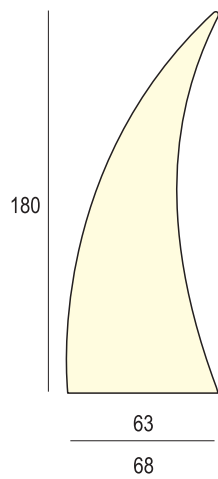

Kit Luce/Light Kit - Art. A4183

Kit Luce per **Interni**/
Indoor Light Kit

Dettagli/Details

Cavo trasparente/Transparent cable
Pulsantiera a pedale/Foot switch
Spina europea bipolare/European bipolar plug
Predisposizione per base di stabilizzazione/
Arrangement for stability base

Luce/Light

1 x 20 W

Horn Light Outdoor

Vaso/Vase - Art. 8234

Horn Light predisposto per Kit luce per **Esterni**/
Horn Light, intended for Outdoor Light Kit